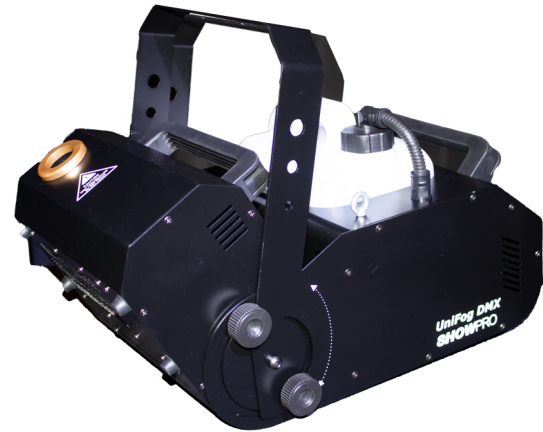

UNI FOG DMX

PSHATM140

Are you looking to add some extra atmosphere to your next event or performance? Look no further than our variable-angle fog machine. With a range of 180 degrees, you can adjust the angle to perfectly suit your needs. Simply loosen the bilateral knobs, adjust to the desired angle, and tighten them back up.

Not only can you set this machine up on a surface or hang it high, but it also features immediate-stop patent technology to prevent excess fog spraying. And if you need even more fog power, just turn on the Turbo temperature Select Switch. But be sure to turn it off when you're done to avoid any unnecessary noise or spray.

Specifications

Electrical

Power:	1500W
Current:	10A

Performance

First heat up time:	8 min
Output:	20000 cu.ft/min

Control System

Control mode:	Remote control, manual control, DMX 512 Signal control
---------------	--

Physical

Tank Capacity:	6L
Weight:	18.5KG
Size:	560*360*360mm